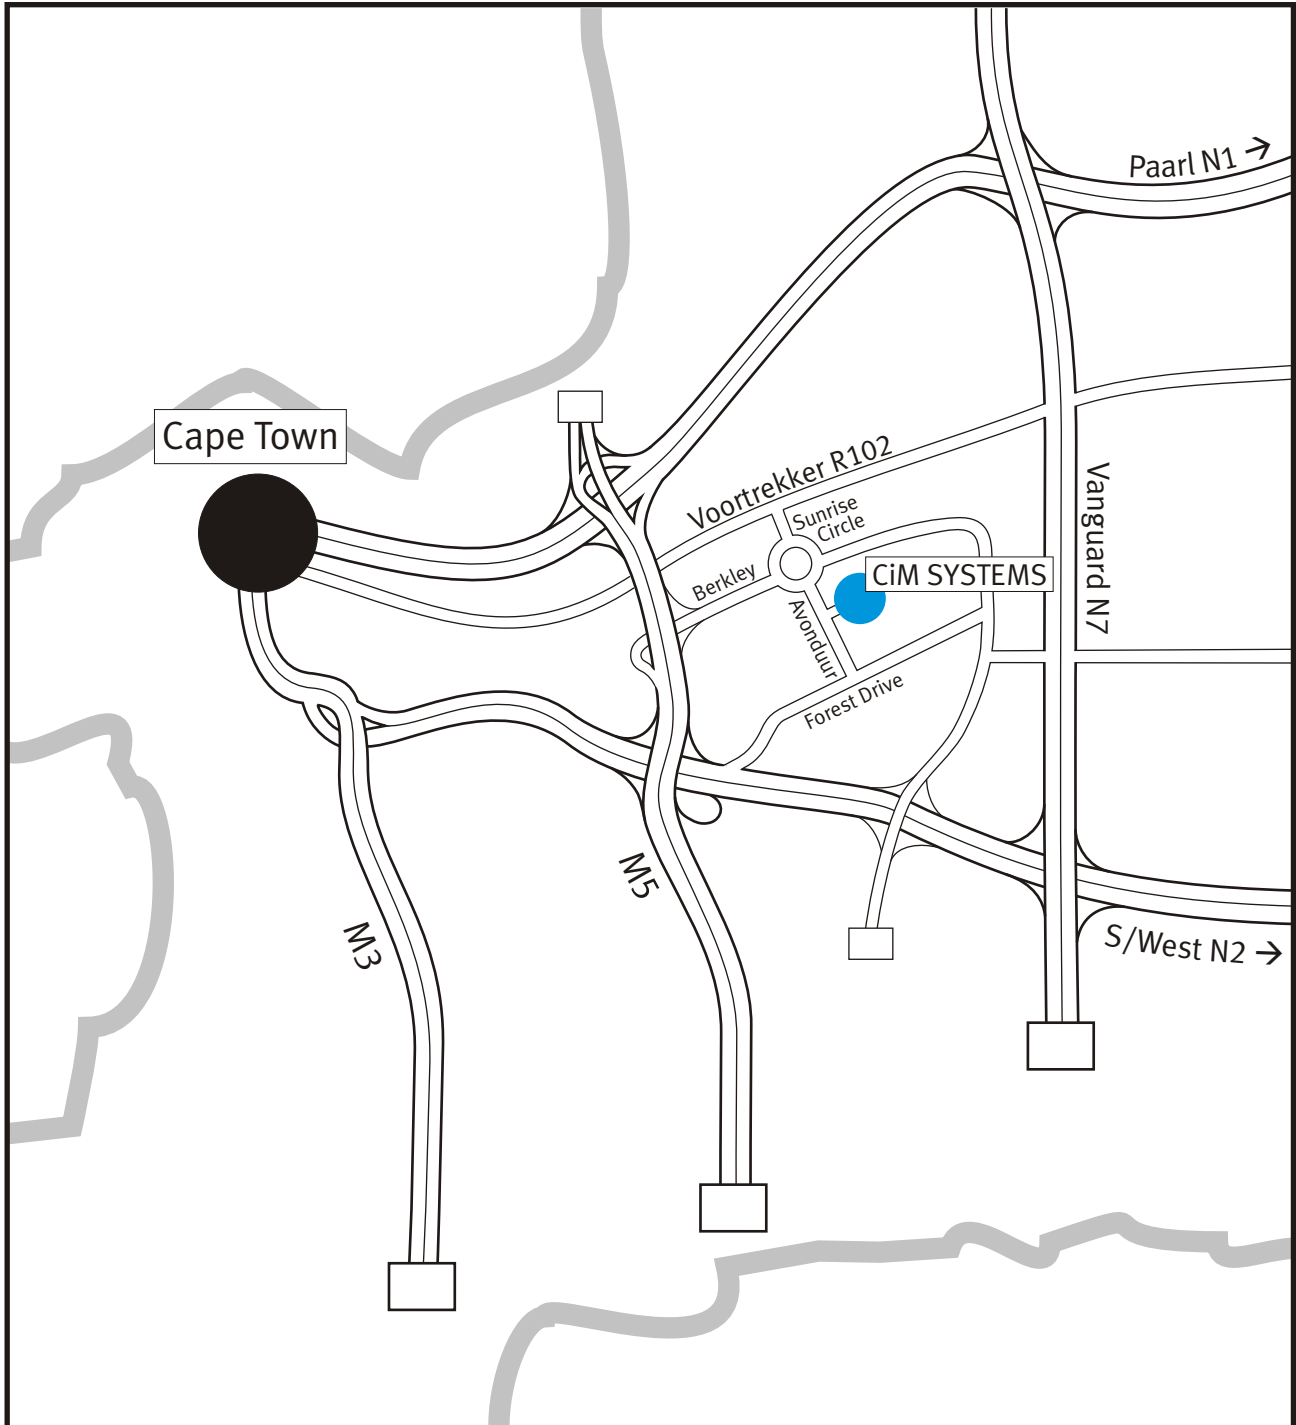

CiM SYSTEMS

Sensors and Controls for Industry

Physical address:

Unit C9, Pinelands Business Park
New Mill Road (off Avonduur)
Pinelands 7405 Cape Town
Tel: +27 (0)21-531 1410
Fax: +27 (0)21-531 0746